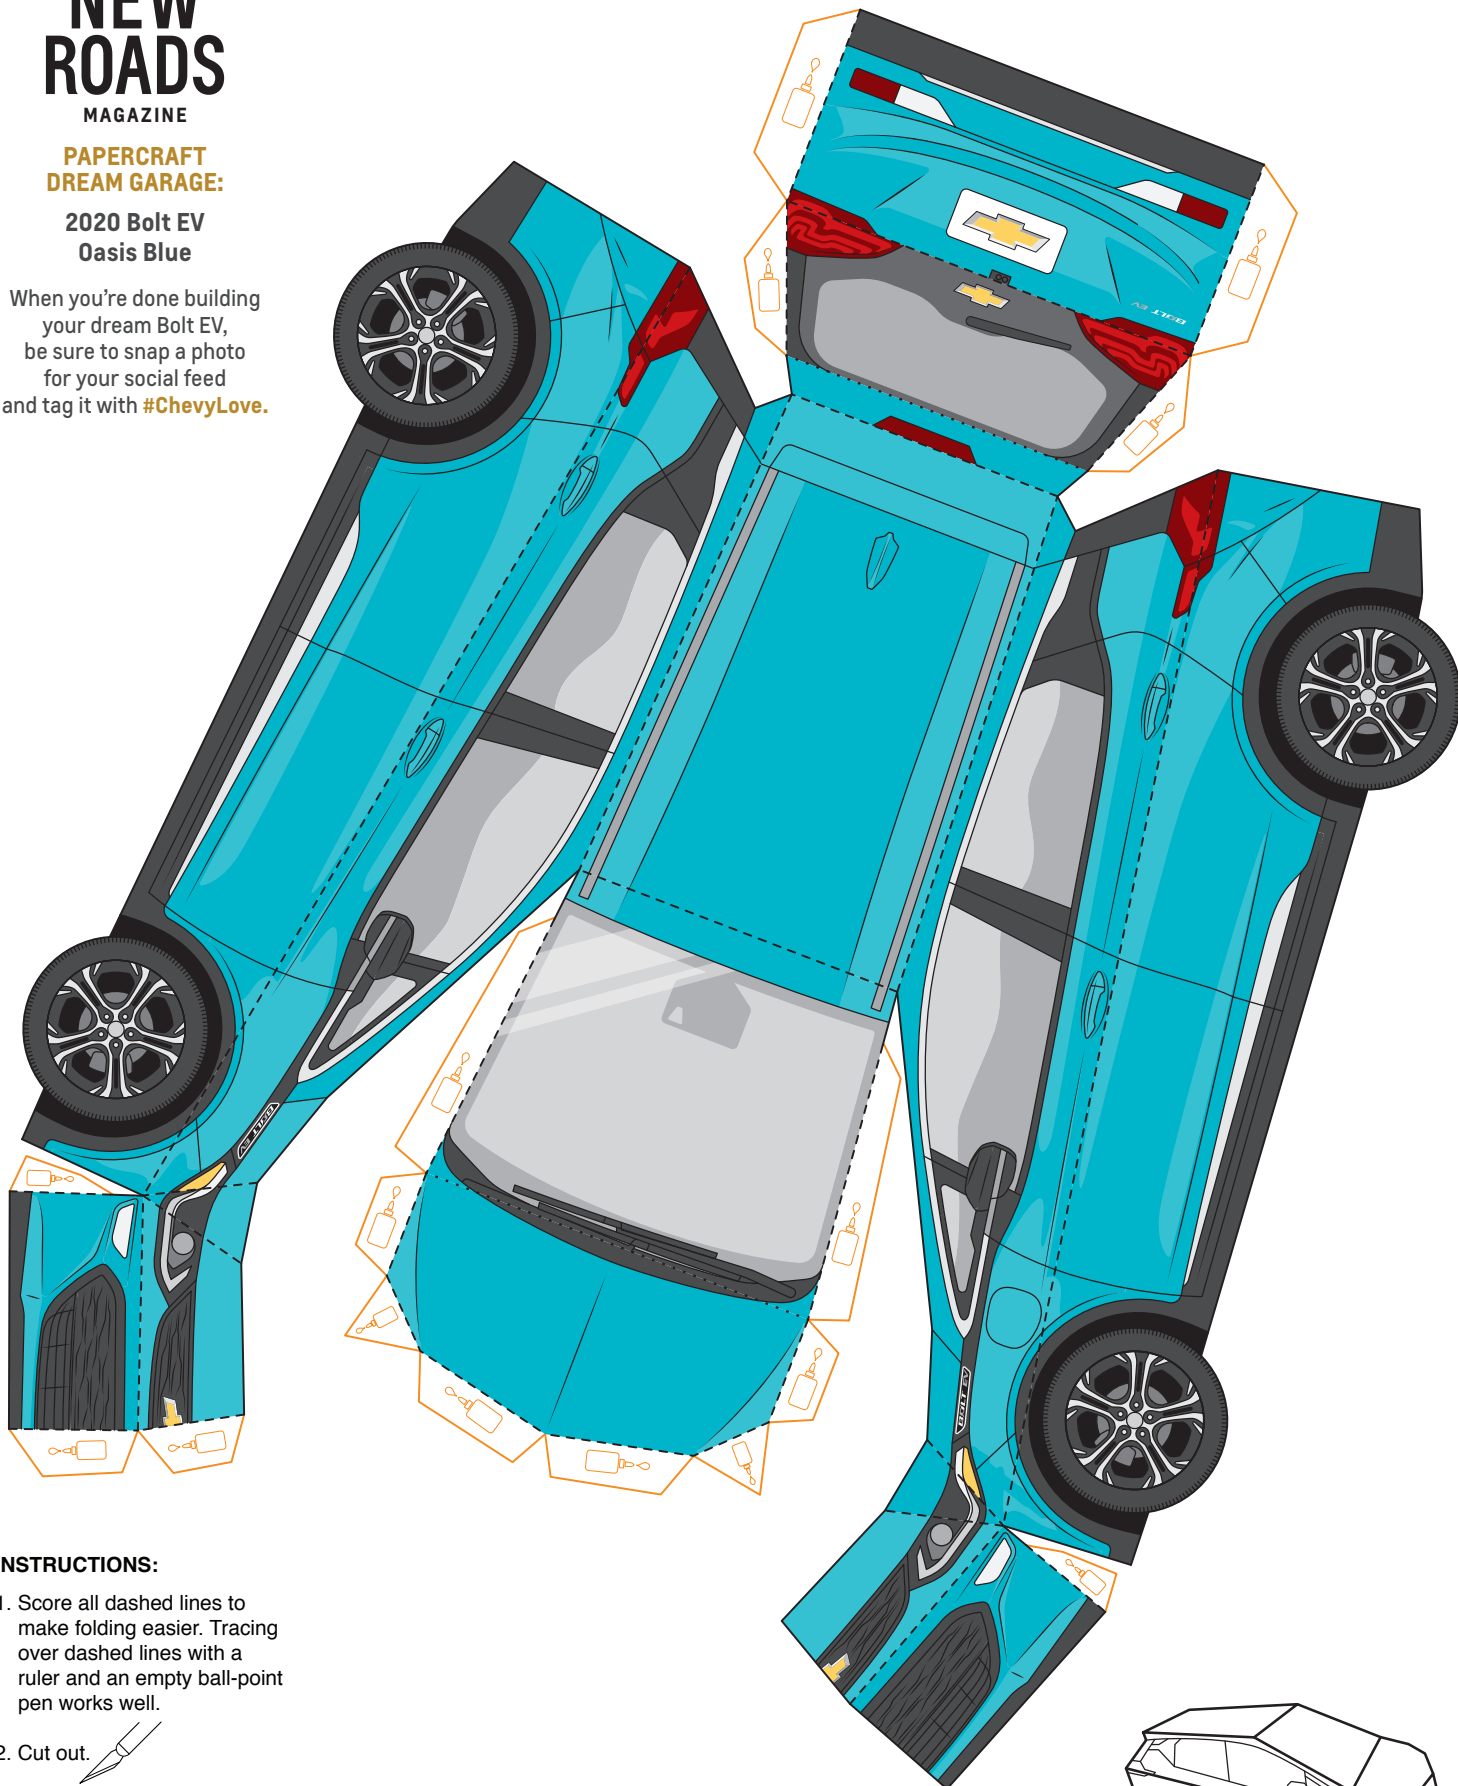

### 2020 Bolt EV Oasis Blue

When you're done building your dream Bolt EV, be sure to snap a photo for your social feed and tag it with [#ChevyLove](#).

#### INSTRUCTIONS:

1. Score all dashed lines to make folding easier. Tracing over dashed lines with a ruler and an empty ball-point pen works well.
2. Cut out.
3. Fold along all dashed lines.  
MOUNTAIN FOLD - - - - -  
VALLEY FOLD . . . . .
4. Glue tabs and assemble.