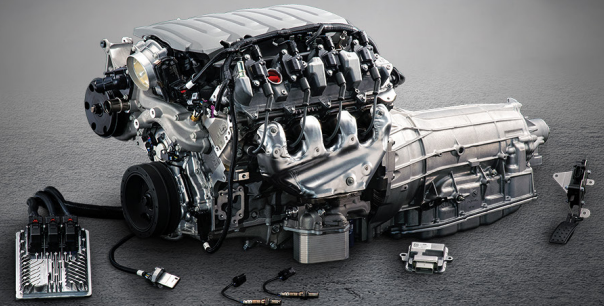

PERFORMANCE

GET THE TOTAL PACKAGE WITH CONNECT & CRUISE

\$500 OR **\$750** REBATE*

ON ALL CHEVROLET PERFORMANCE CONNECT & CRUISE SYSTEMS.**

REBATE AMOUNT DEPENDENT ON PACKAGE PURCHASED.

REBATES MAY BE SUBMITTED OVER TWO INVOICES IF WITHIN 120 DAYS OF EACH OTHER.

CONNECT & CRUISE PACKAGES INCLUDE:

- Instruction sheet
- Brand-new crate engine
- Automatic or manual transmission
- Transmission installation kits
- SuperMatic® transmission control module and harness (automatic transmission only)
- Calibrated engine control module
- Two oxygen sensors and mounting bosses
- Mass airflow meter and mounting boss
- Throttle pedal assembly
- Assembled wiring harness with fuse box and necessary cam sensor and MAP sensor jumpers