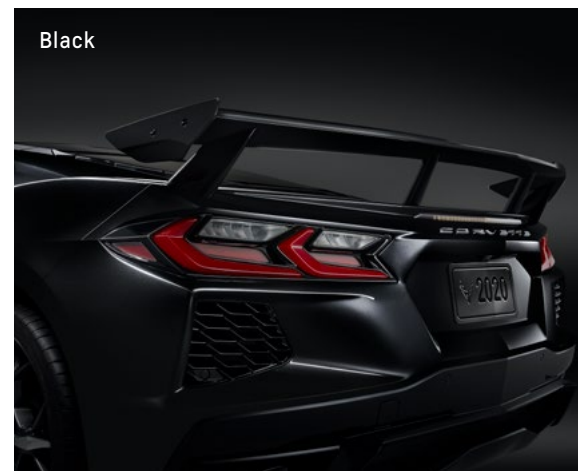

SET THE TONE.

1 GROUND EFFECTS KIT IN BLACK

Precision built for a perfect fit. These mold-in-color Ground Effects help protect your Corvette from stone impingement and other damage. Includes front splitter and rocker panel moldings.

2 HIGH WING SPOILERS

Enhance the performance and intensify the design of your Corvette. This spoiler, when installed with a Ground Effects Package from Chevrolet Accessories, increases total downforce up to 25 lbs. of force at 180 MPH compared to Z51.

1

2