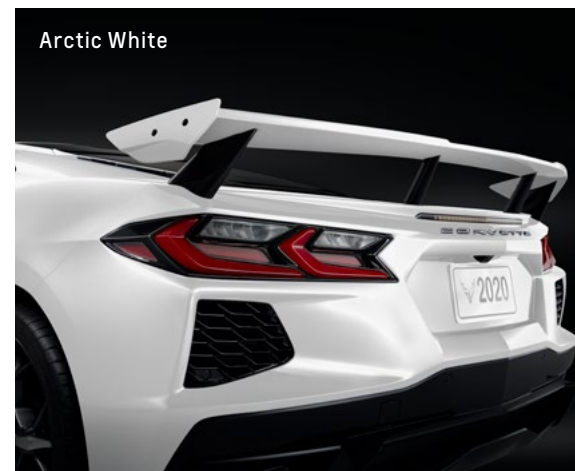

SET THE TONE.

1 GROUND EFFECTS KIT IN BLACK

Precision built for a perfect fit. These mold-in-color Ground Effects help protect your Corvette from stone impingement and other damage. Includes front splitter and rocker panel moldings.

2 HIGH WING SPOILERS

Enhance the performance and intensify the design of your Corvette. This spoiler, when installed with a Ground Effects Package from Chevrolet Accessories, increases total downforce up to 25 lbs. of force at 180 MPH compared to Z51.

1

2